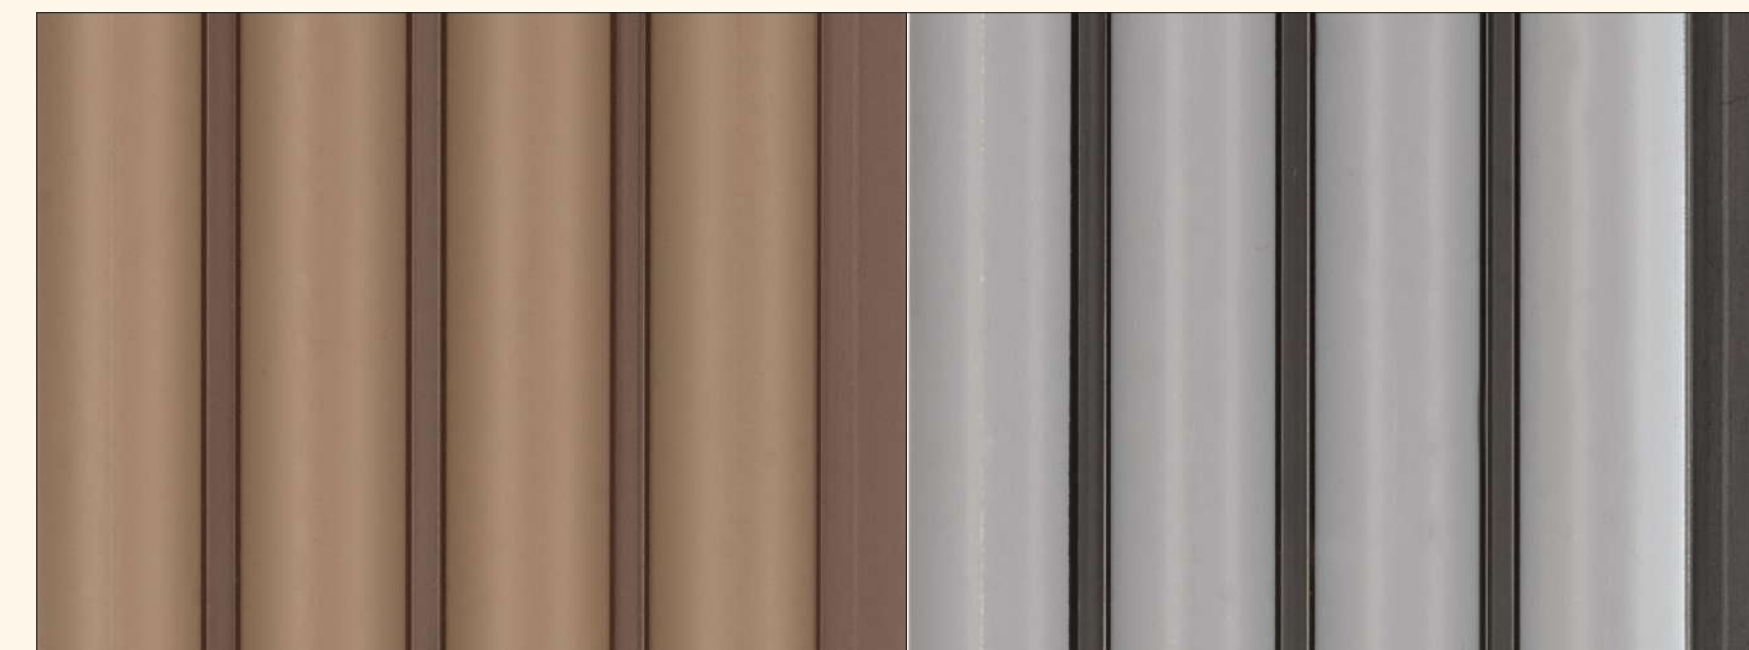

E523 - 2400MM / E99523 - 2850MM

E524 - 2400MM