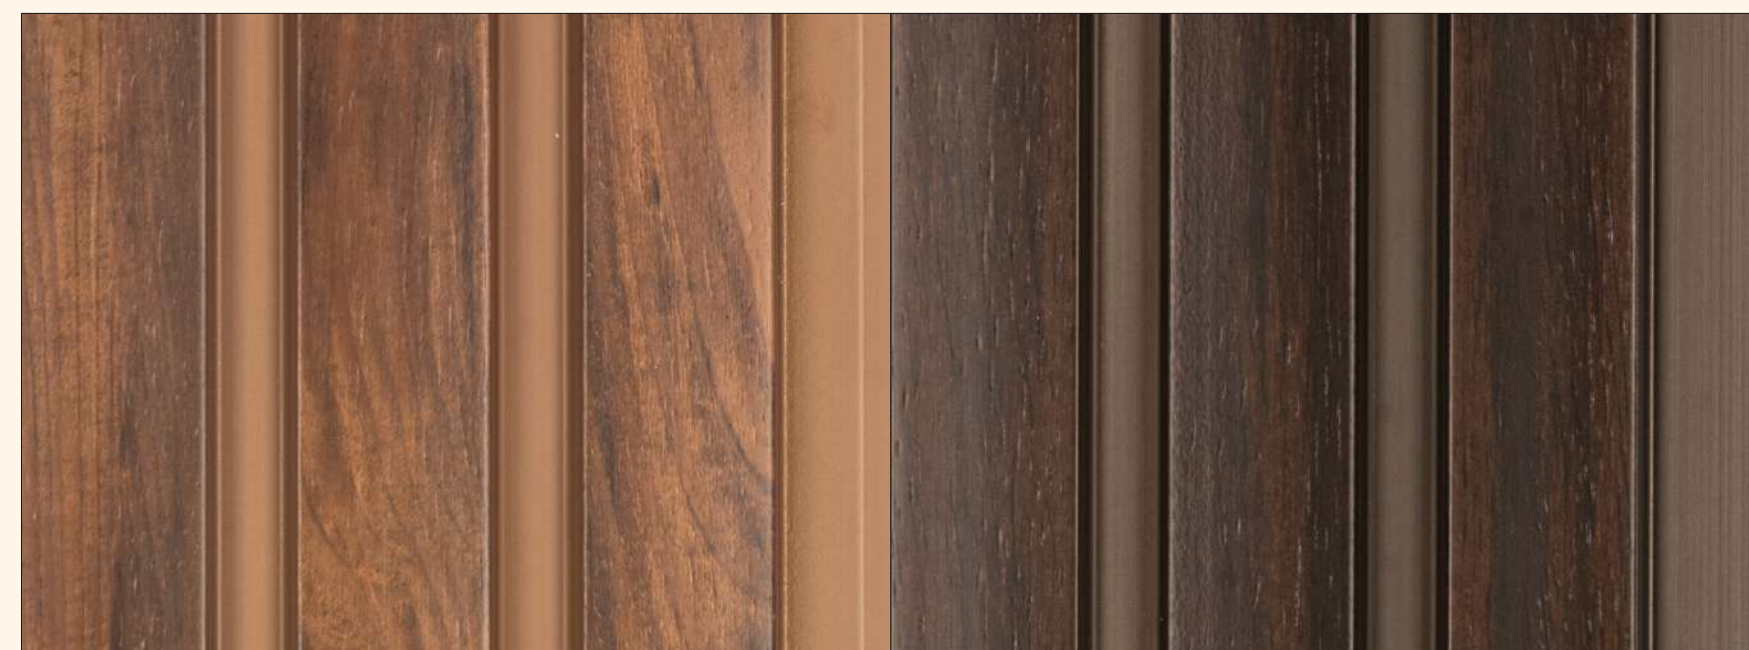

E101 - 2400MM / E99101 - 2850MM

E124 - 2400MM / E99124 - 2850MM