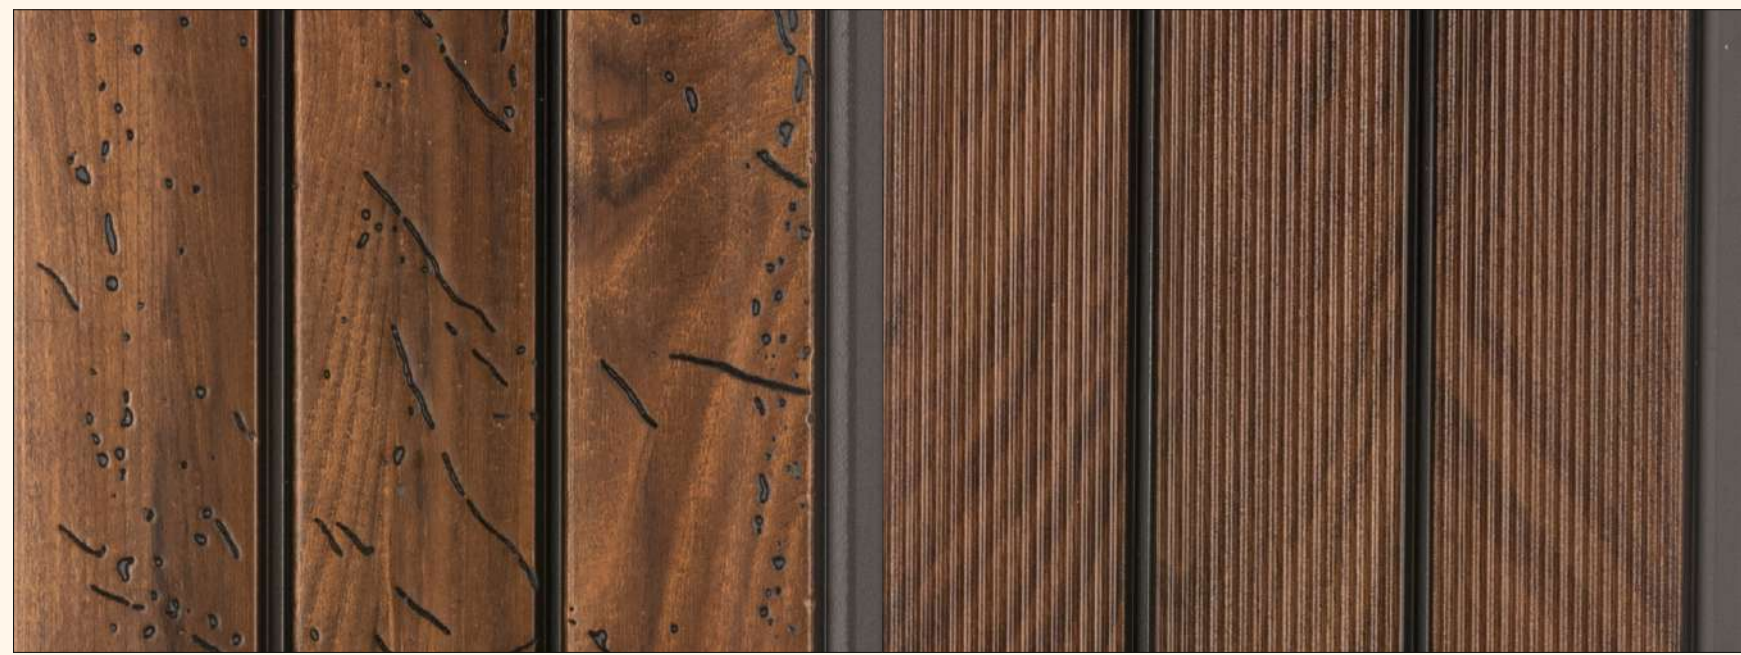

Louvers PRO

SEAMLESS DESIGNER PLANKS

SIZES
LENGTH - 2400mm(8ft*) / 2850mm(9.5ft*)
WIDTH - 120mm(5in*)
*-approx

E507 - 2400MM / E99507 - 2850MM

E508 - 2400MM